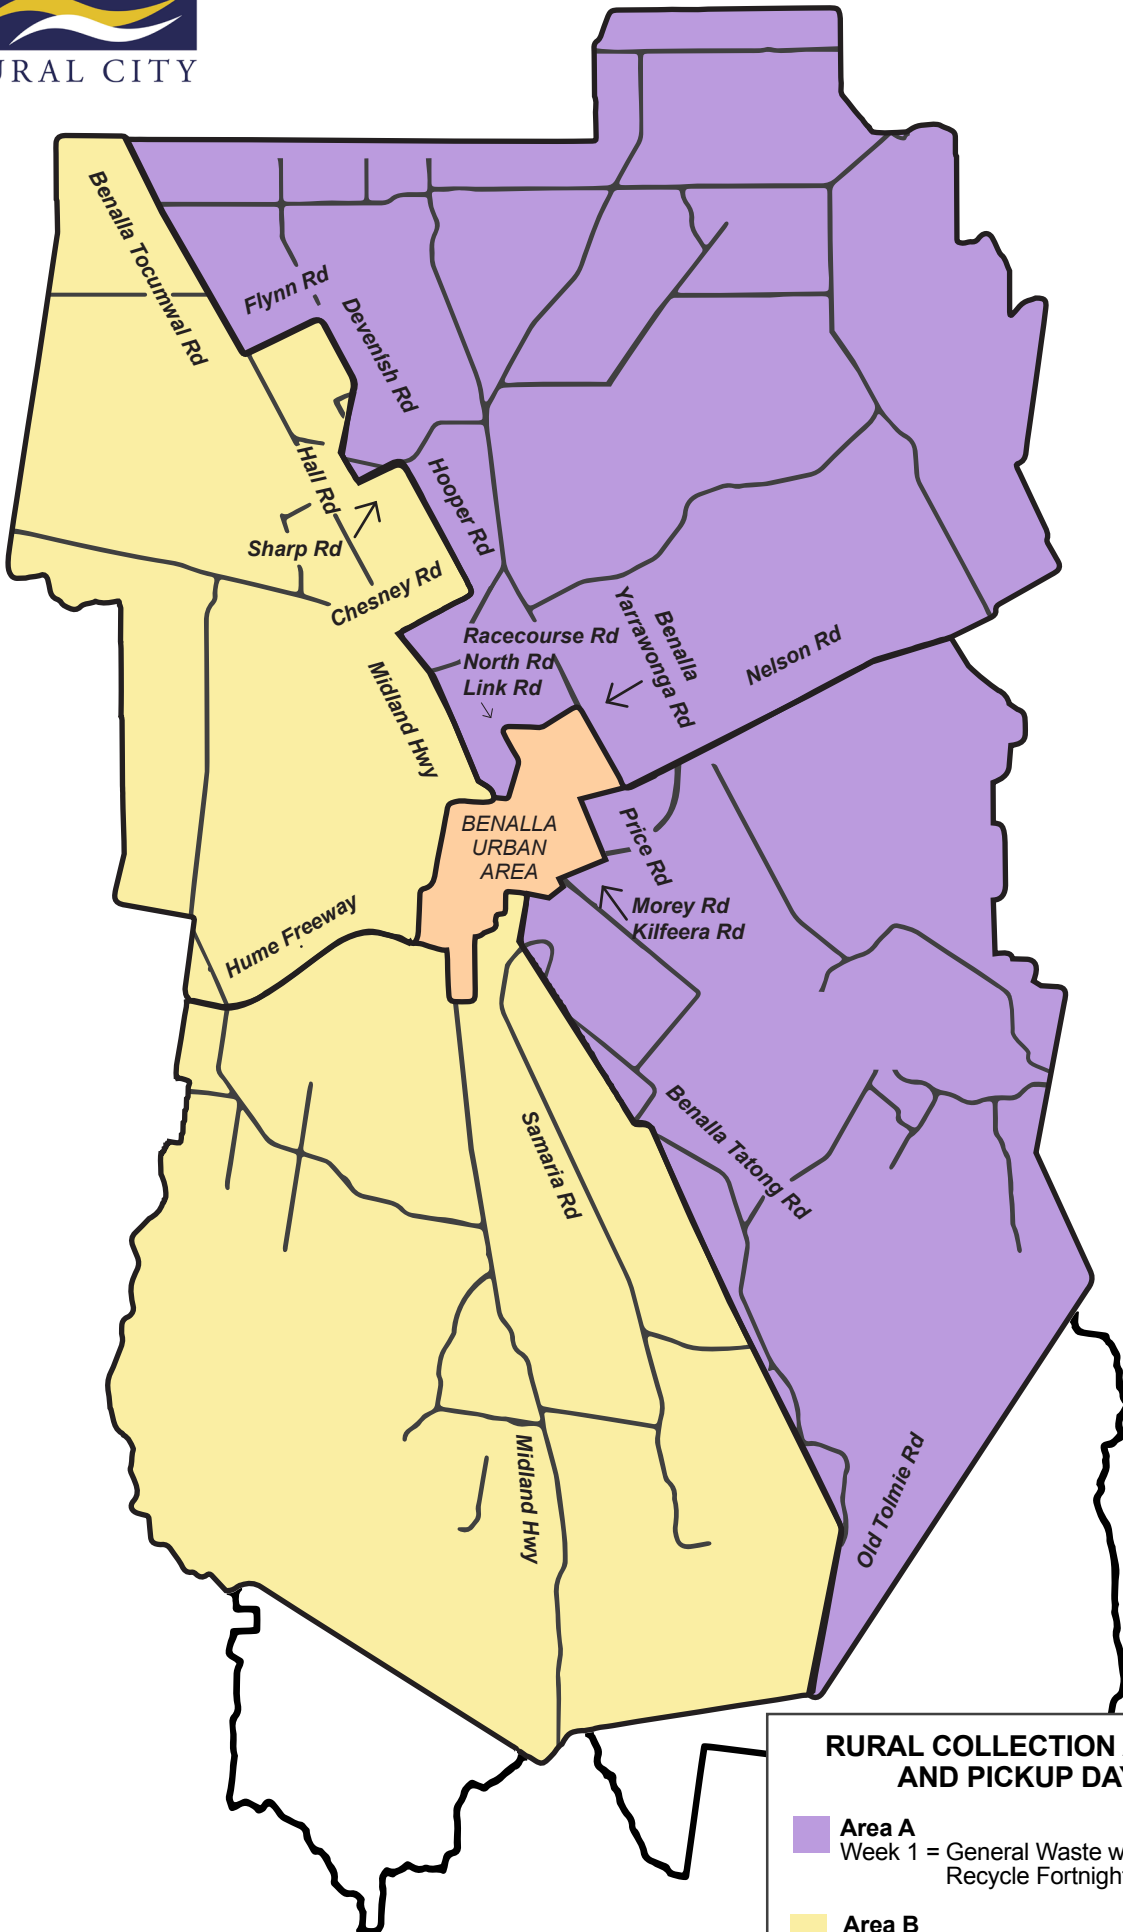

BENALLA RURAL - AREA A

January

Mo	Tu	We	Th	Fr	Sa	Su
				1	2	3
4	5	6	7	8	9	10
11	12	13	14	15	16	17
18	19	20	21	22	23	24
25	26	27	28	29	30	31

February

Mo	Tu	We	Th	Fr	Sa	Su
1	2	3	4	5	6	7
8	9	10	11	12	13	14
15	16	17	18	19	20	21
22	23	24	25	26	27	28

March

Mo	Tu	We	Th	Fr	Sa	Su
1	2	3	4	5	6	7
8	9	10	11	12	13	14
15	16	17	18	19	20	21
22	23	24	25	26	27	28
29	30	31				

April

Mo	Tu	We	Th	Fr	Sa	Su
			1	2	3	4
5	6	7	8	9	10	11
12	13	14	15	16	17	18
19	20	21	22	23	24	25
26	27	28	29	30		

May

Mo	Tu	We	Th	Fr	Sa	Su
					1	2
3	4	5	6	7	8	9
10	11	12	13	14	15	16
17	18	19	20	21	22	23
24	25	26	27	28	29	30
31						

June

Mo	Tu	We	Th	Fr	Sa	Su
	1	2	3	4	5	6
7	8	9	10	11	12	13
14	15	16	17	18	19	20
21	22	23	24	25	26	27
28	29	30				

July

Mo	Tu	We	Th	Fr	Sa	Su
			1	2	3	4
5	6	7	8	9	10	11
12	13	14	15	16	17	18
19	20	21	22	23	24	25
26	27	28	29	30	31	

August

Mo	Tu	We	Th	Fr	Sa	Su
						1
2	3	4	5	6	7	8
9	10	11	12	13	14	15
16	17	18	19	20	21	22
23	24	25	26	27	28	29
30	31					

September

Mo	Tu	We	Th	Fr	Sa	Su
		1	2	3	4	5
6	7	8	9	10	11	12
13	14	15	16	17	18	19
20	21	22	23	24	25	26
27	28	29	30			

October

Mo	Tu	We	Th	Fr	Sa	Su
				1	2	3
4	5	6	7	8	9	10
11	12	13	14	15	16	17
18	19	20	21	22	23	24
25	26	27	28	29	30	31

November

Mo	Tu	We	Th	Fr	Sa	Su
1	2	3	4	5	6	7
8	9	10	11	12	13	14
15	16	17	18	19	20	21
22	23	24	25	26	27	28
29	30					

December

Mo	Tu	We	Th	Fr	Sa	Su
		1	2	3	4	5
6	7	8	9	10	11	12
13	14	15	16	17	18	19
20	21	22	23	24	25	26
27	28	29	30	31		

- Bins are collected by a truck with a mechanical arm
- Face wheels away from the kerb
- Keep clear of overhanging branches
- Place your bin out the night before your collection day
- Please leave at least one metre between bins and other objects

**YOUR COLLECTION DAY
HAS NOT CHANGED.**

Recycling

Recycling will be collected fortnightly on days highlighted in yellow.

General Waste

General Waste will be collected on the same day every week.

RURAL COLLECTION AREAS AND PICKUP DAYS

- **Area A**
  Week 1 = General Waste weekly pickup
  Recycle Fortnightly
- **Area B**
  Week 2 = General Waste weekly pickup
  Recycle Fortnightly