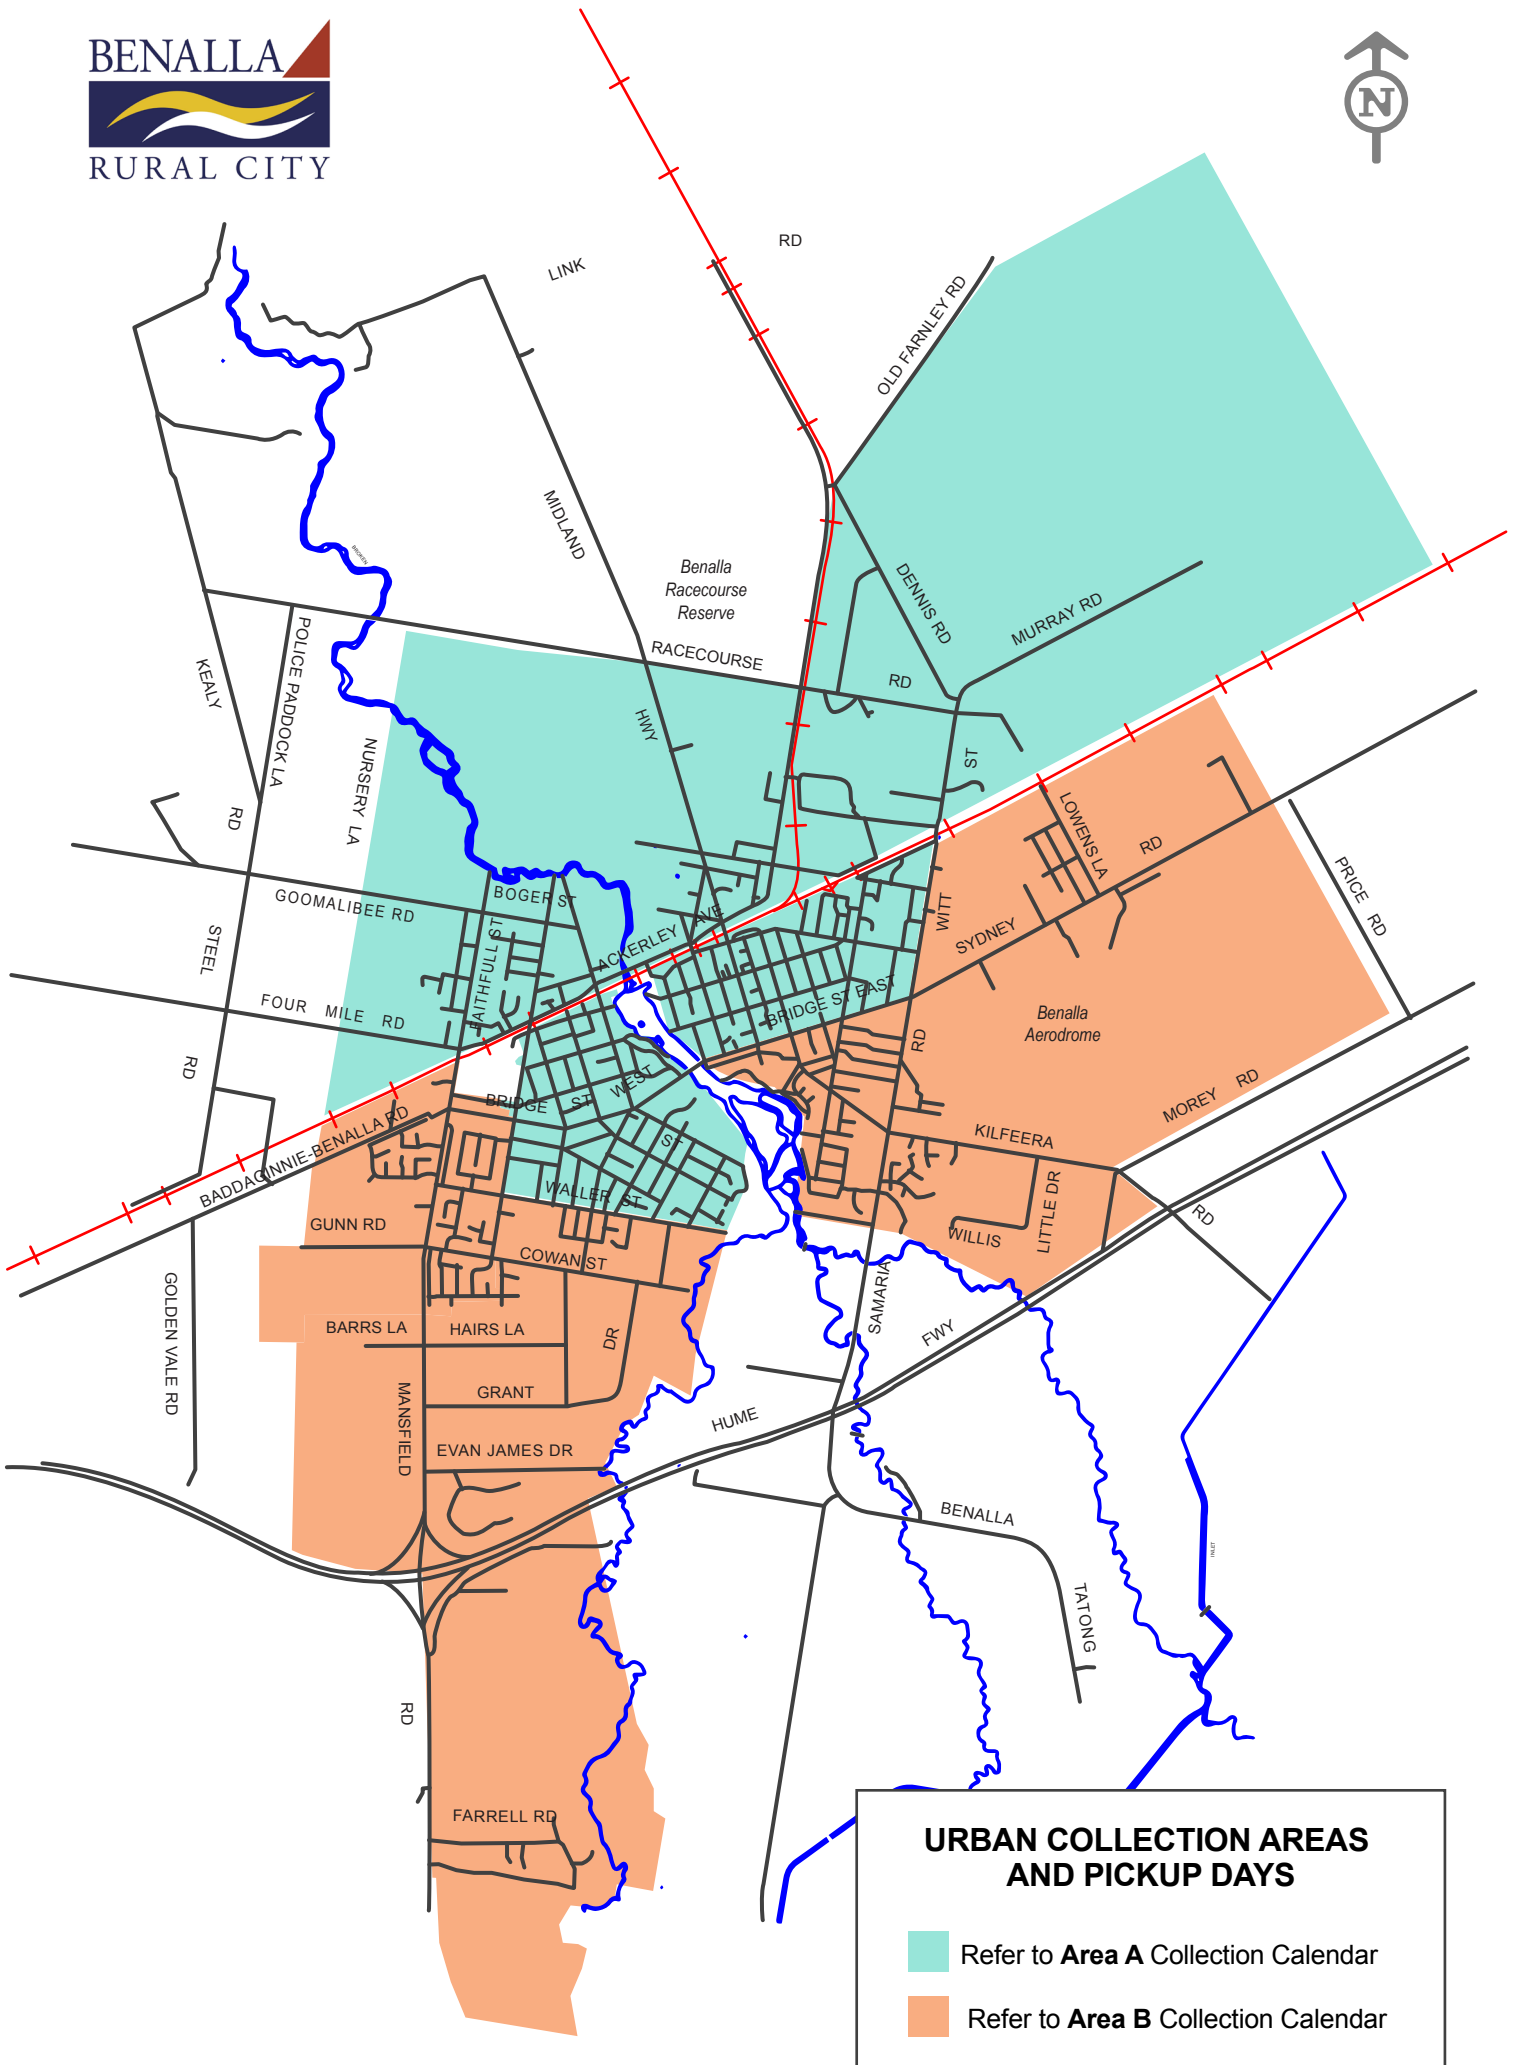

- Bins are collected by a truck with a mechanical arm
- Face wheels away from the kerb
- Keep clear of overhanging branches
- Place your bin out the night before your collection day
- Please leave at least one metre between bins and other objects

General Waste

General Waste will be collected on alternate weeks to your Recycling along with your Organics bin.

Map labels include: LINK RD, MIDLAND, OLD FARNLEY RD, DENNIS RD, MURRAY RD, RACECOURSE, BENALLA RACECOURSE RESERVE, KEATY RD, POLICE PADDOCK LA, NURSERY LA, GOOMALIBEE RD, BOGER ST, FAITHFULL ST, ACKERLEY AVE, BRIDGE ST WEST, BRIDGE ST EAST, SYDNEY, WTT, LOWENS LA, PRICE RD, BADDAGINNIE-BENALLA RD, BRIDGE ST, KILFEERA, MOREY RD, GOLDEN VALE RD, GUNN RD, WALLER ST, WILLIS, LITTLE DR, BARRS LA, HAIRS LA, GRANT, EVAN JAMES DR, HUME, SAMARIA, BENALLA, FARRELL RD, TATONG, and GOLDEN VALE RD.