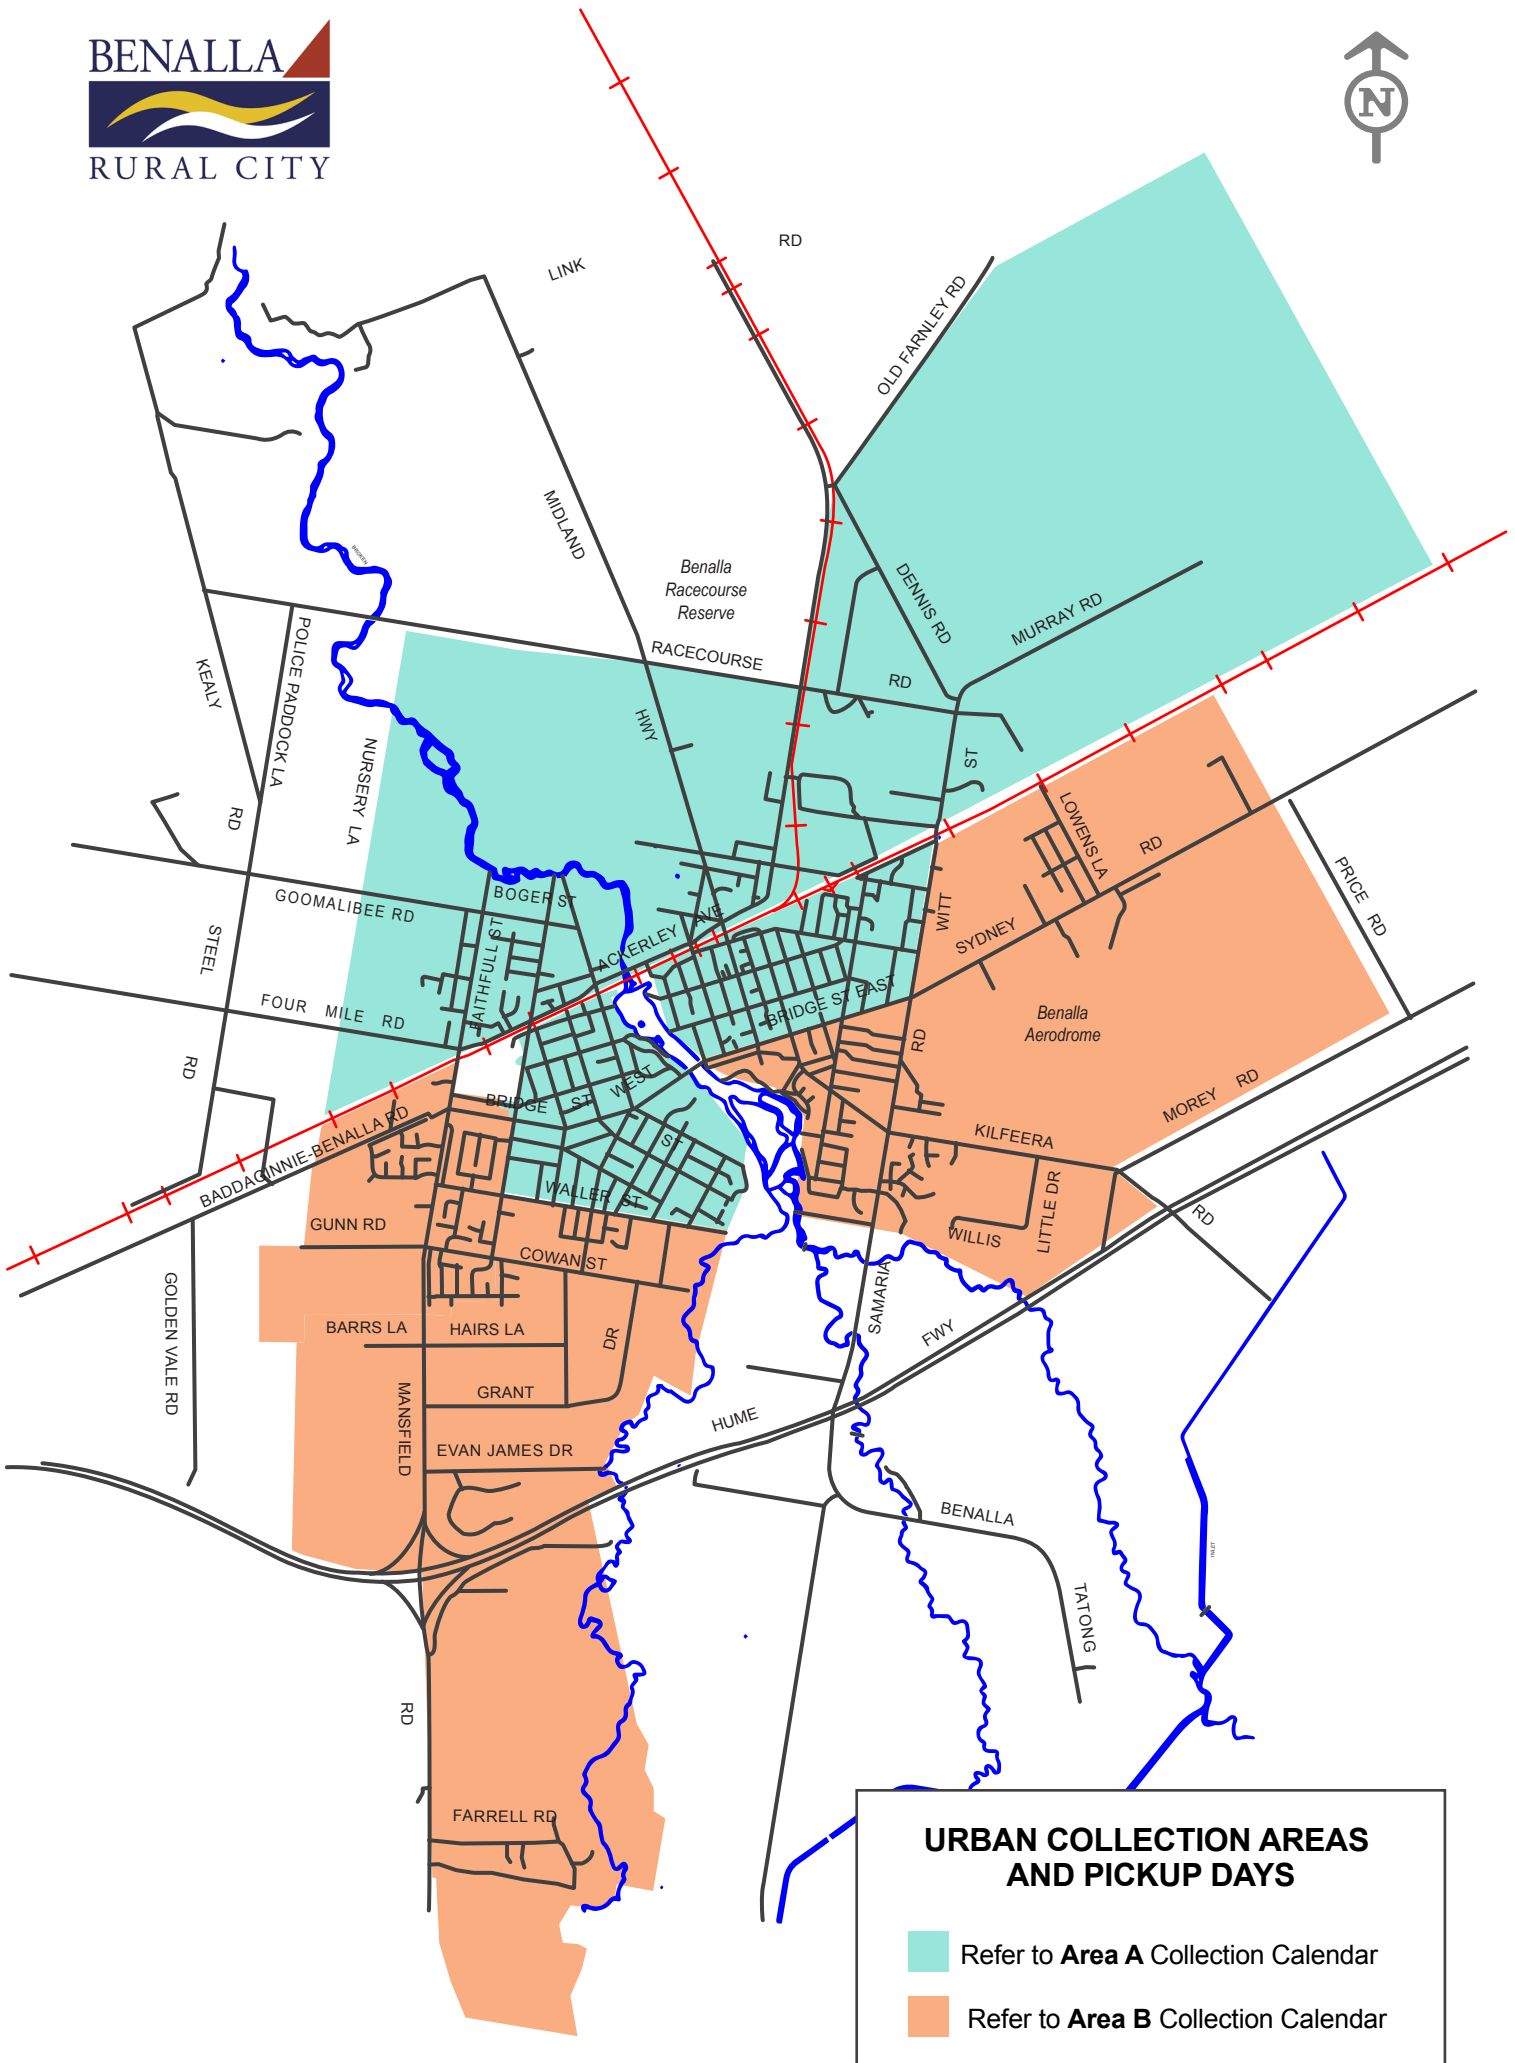

- Bins are collected by a truck with a mechanical arm
- Face wheels away from the kerb
- Keep clear of overhanging branches
- Place your bin out the night before your collection day
- Please leave at least one metre between bins and other objects

General Waste

General Waste will be collected on alternate weeks to your Recycling along with your Organics bin.

Map labels include: LINK RD, MIDLAND, Old Farnley Rd, DENNIS RD, MURRAY RD, RACECOURSE, Benalla Racecourse Reserve, KEATY RD, POLICE PADDOCK LA, NURSERY LA, Goomalibee Rd, BOGER ST, ACKERLEY AVE, WITT ST, SYDNEY, LOWENS LA, PRICE RD, FOUR MILE RD, BRIDGE ST WEST, BRIDGE ST EAST, Benalla Aerodrome, MOREY RD, BADDAGINNIE-BENALLA RD, BRIDGE ST, KILFEERA, WILLIS, LITTLE DR, GOLDEN VALE RD, GUNN RD, BARRS LA, HAIRS LA, DR, MANFIELD, GRANT, EVAN JAMES DR, HUME, SAMARIA FWY, BENALLA, FARRELL RD, TATONG, and BENALLA.