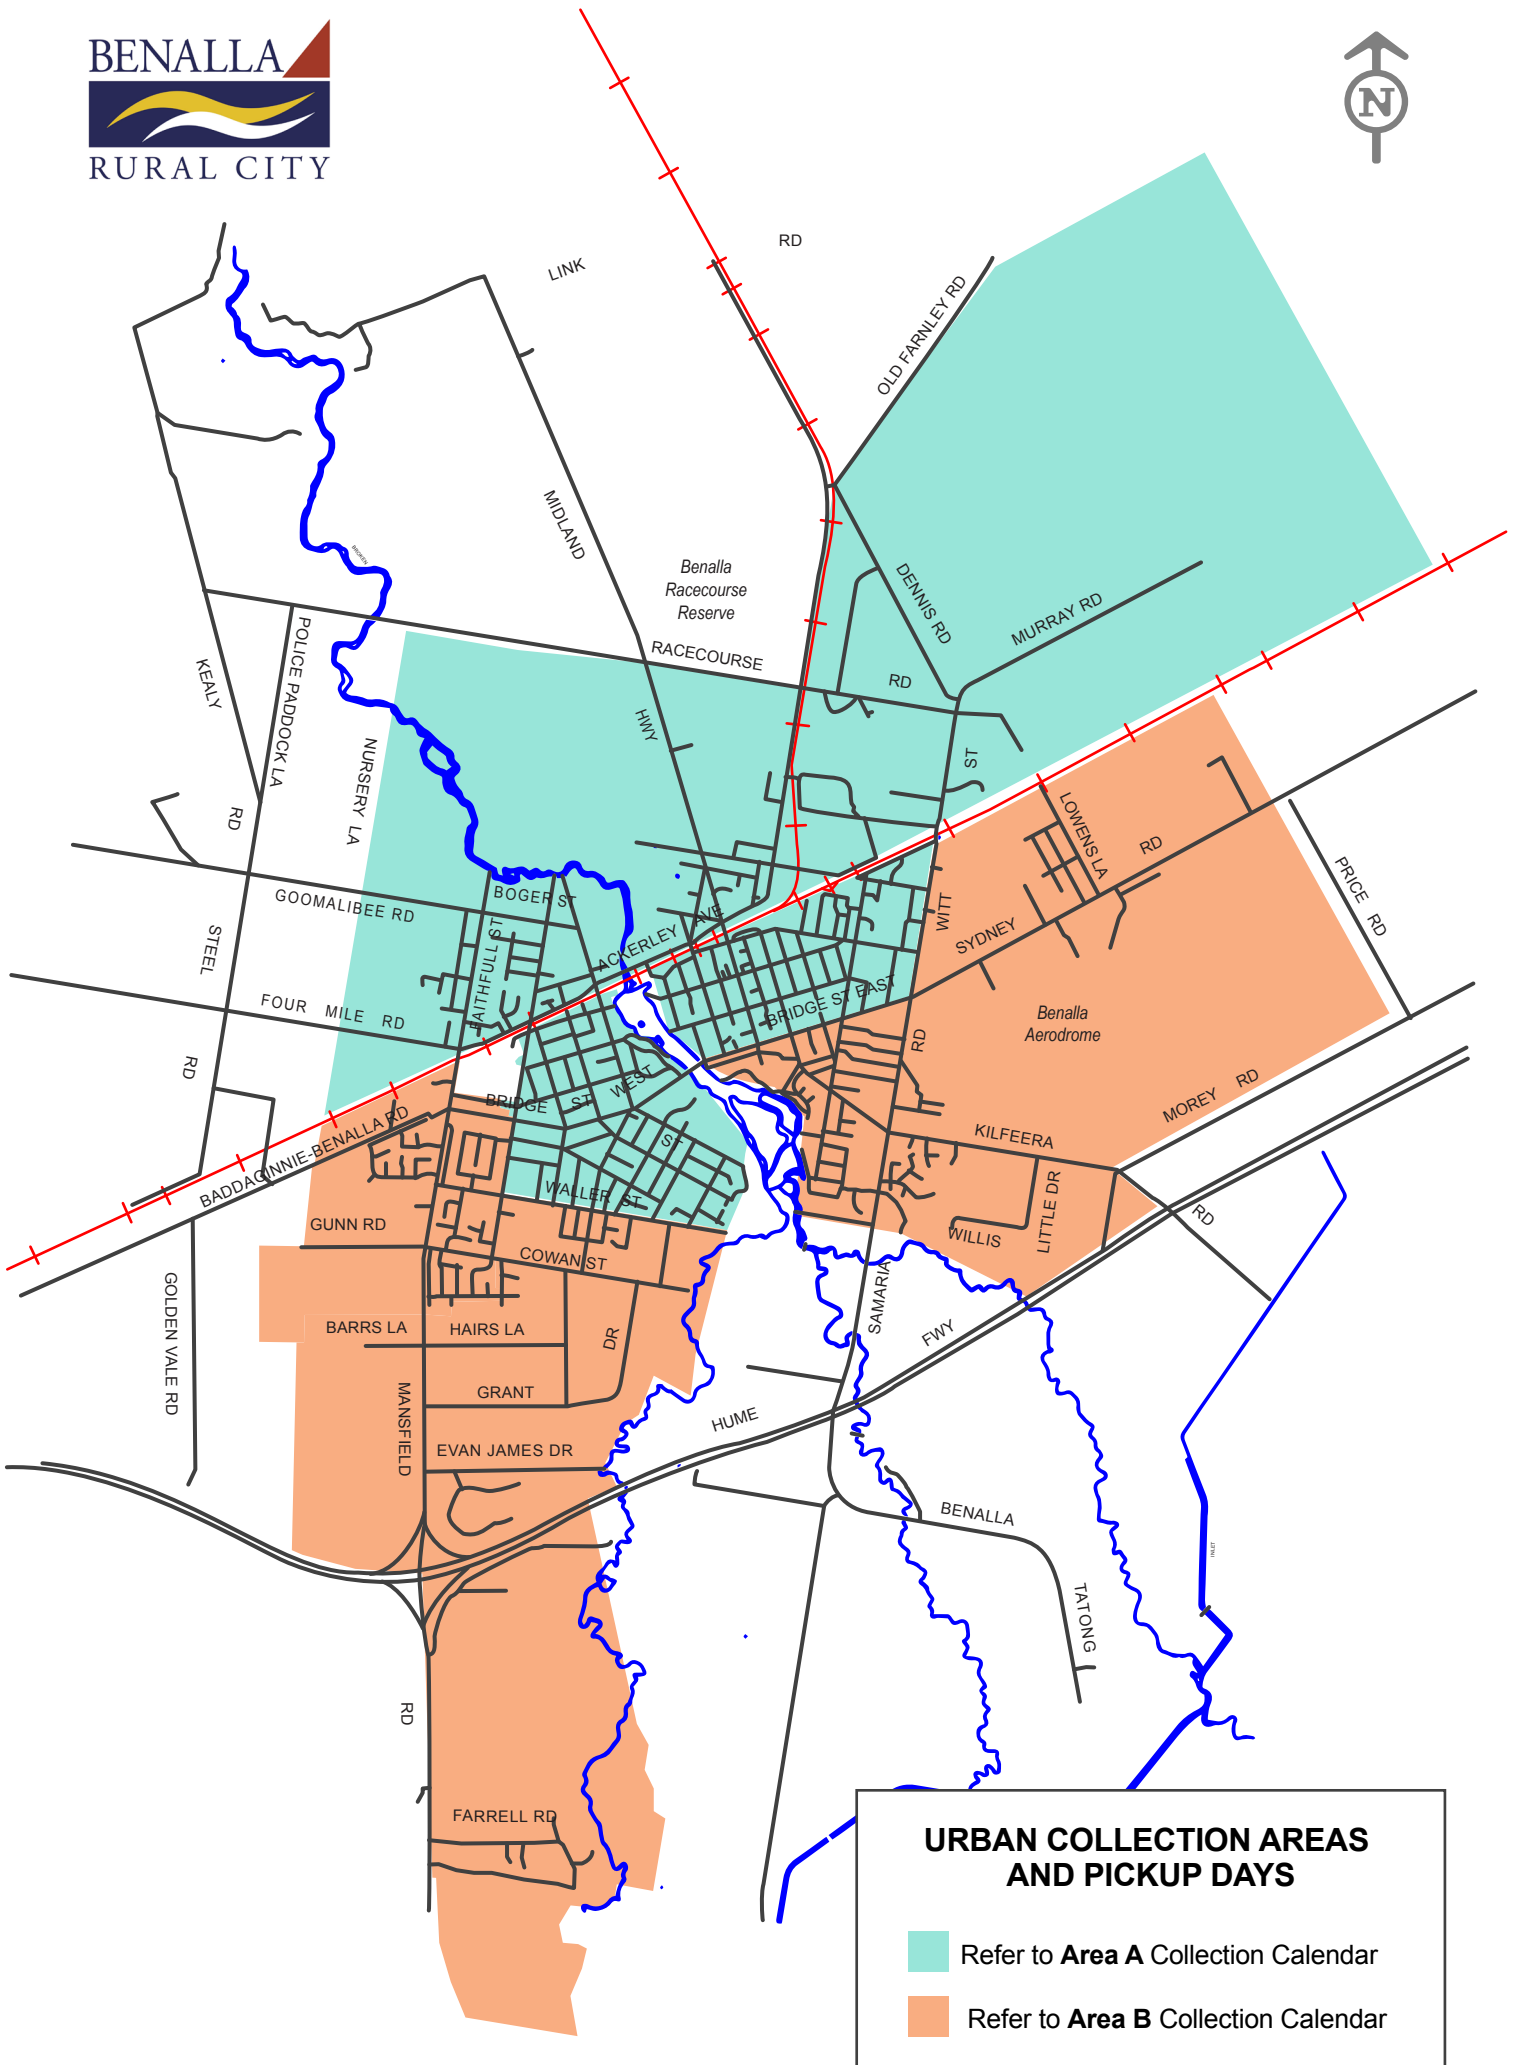

- Bins are collected by a truck with a mechanical arm
- Face wheels away from the kerb
- Keep clear of overhanging branches
- Place your bin out the night before your collection day
- Please leave at least one metre between bins and other objects

General Waste

General Waste will be collected on alternate weeks to your Recycling along with your Organics bin.

Map labels include: LINK RD, MIDLAND, OLD FARNLEY RD, DENNIS RD, MURRAY RD, RACECOURSE, BENALLA RACECOURSE RESERVE, KEATY RD, POLICE PADDOCK LA, NURSERY LA, GOMMALIBEE RD, BOGER ST, FAITHFULL ST, ACKERLEY AVE, BRIDGE ST WEST, BRIDGE ST EAST, SYDNEY, WTT, LOWENS LA, PRICE RD, BADDAGINNIE-BENALLA RD, BRIDGE ST WEST, KILFEERA, MOREY RD, GOLDEN VALE RD, GUNN RD, WALLER ST, WILLIS, LITTLE DR, BARRS LA, HAIRS LA, GRANT, EVAN JAMES DR, HUME, SAMARIA, BENALLA, FARRELL RD, TATONG, and BENALLA FWY.