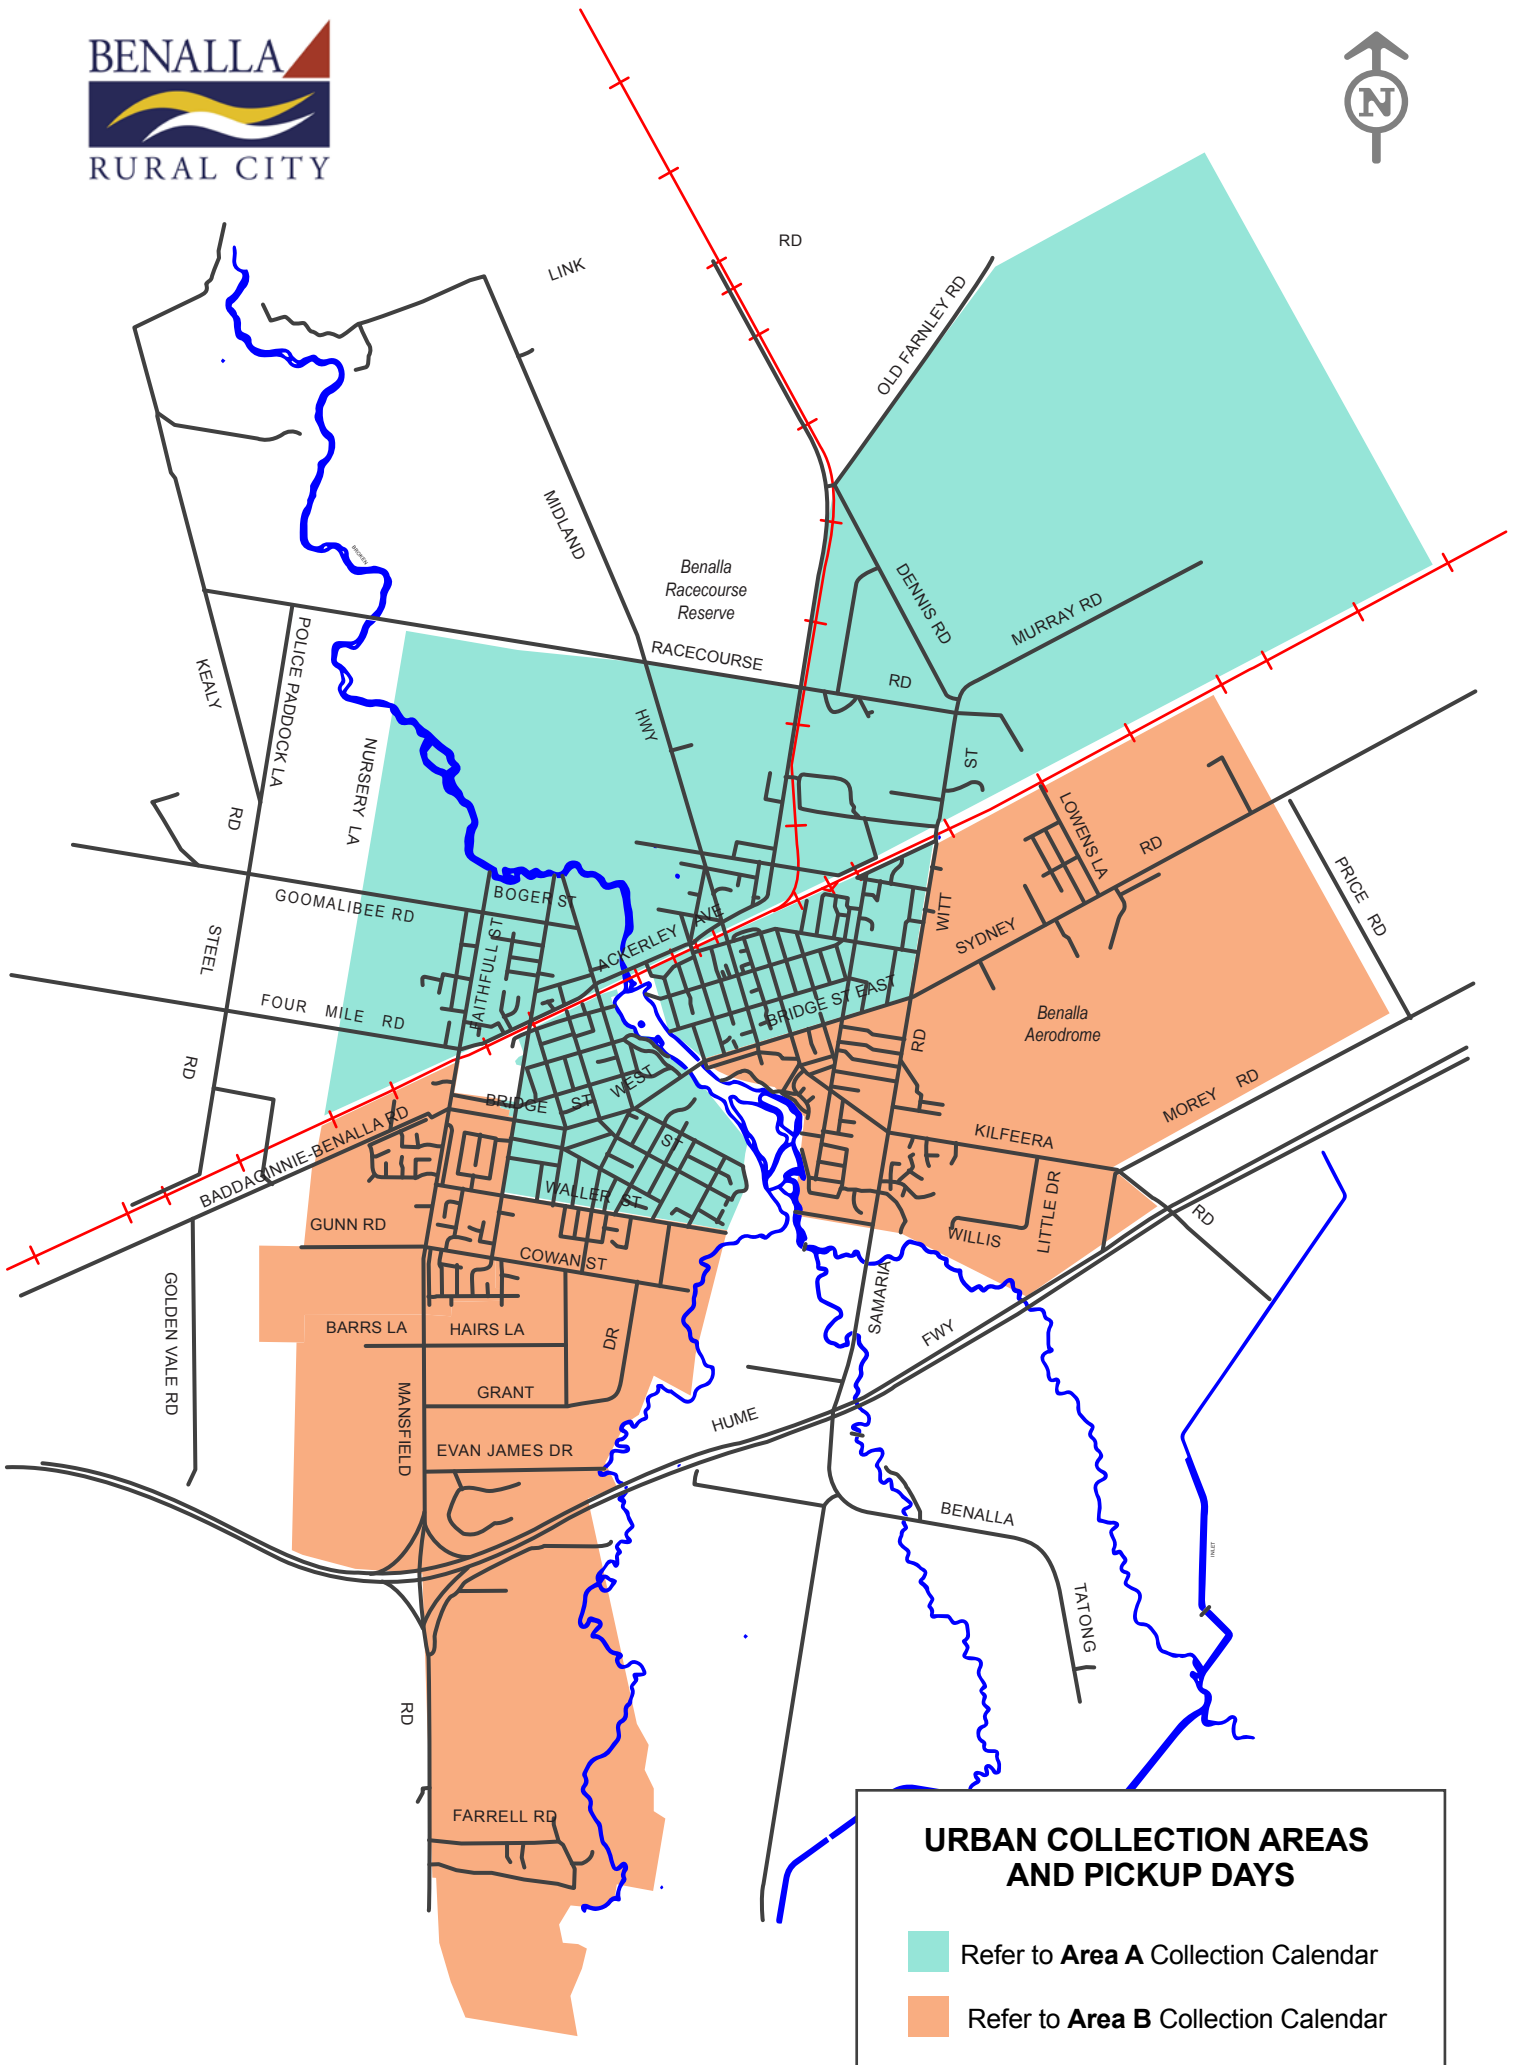

September

Mo	Tu	We	Th	Fr	Sa	Su
30						1
2	3	4	5	6	7	8
9	10	11	12	13	14	15
16	17	18	19	20	21	22
23	24	25	26	27	28	29

October

Mo	Tu	We	Th	Fr	Sa	Su
	1	2	3	4	5	6
7	8	9	10	11	12	13
14	15	16	17	18	19	20
21	22	23	24	25	26	27
28	29	30	31			

November

Mo	Tu	We	Th	Fr	Sa	Su
				1	2	3
4	5	6	7	8	9	10
11	12	13	14	15	16	17
18	19	20	21	22	23	24
25	26	27	28	29	30	

December

Mo	Tu	We	Th	Fr	Sa	Su
30	31					1
2	3	4	5	6	7	8
9	10	11	12	13	14	15
16	17	18	19	20	21	22
23	24	25	26	27	28	29

- Bins are collected by a truck with a mechanical arm
- Face wheels away from the kerb
- Keep clear of overhanging branches
- Place your bin out the night before your collection day
- Please leave at least one metre between bins and other objects

Map labels include: LINK RD, MIDLAND, OLD FARNLEY RD, DENNIS RD, MURRAY RD, RACECOURSE, BENALLA RACECOURSE RESERVE, KEAY RD, POLICE PADDOCK LA, NURSERY LA, Goomalibee Rd, Boger St, Faithfull St, Ackerley Ave, Bridge St East, Bridge St West, Waller St, Gunn Rd, Cowan St, Barrs La, Hairs La, Grant, Evan James Dr, Mansfield, Farrell Rd, Golden Vale Rd, Baddaginnie-Benalla Rd, Steel Rd, Four Mile Rd, Sydney Rd, WTT, Lowens La, Price Rd, Morey Rd, Kilfeera, Willis, Little Dr, Hume, Benalla, Tatong, and Samaria.