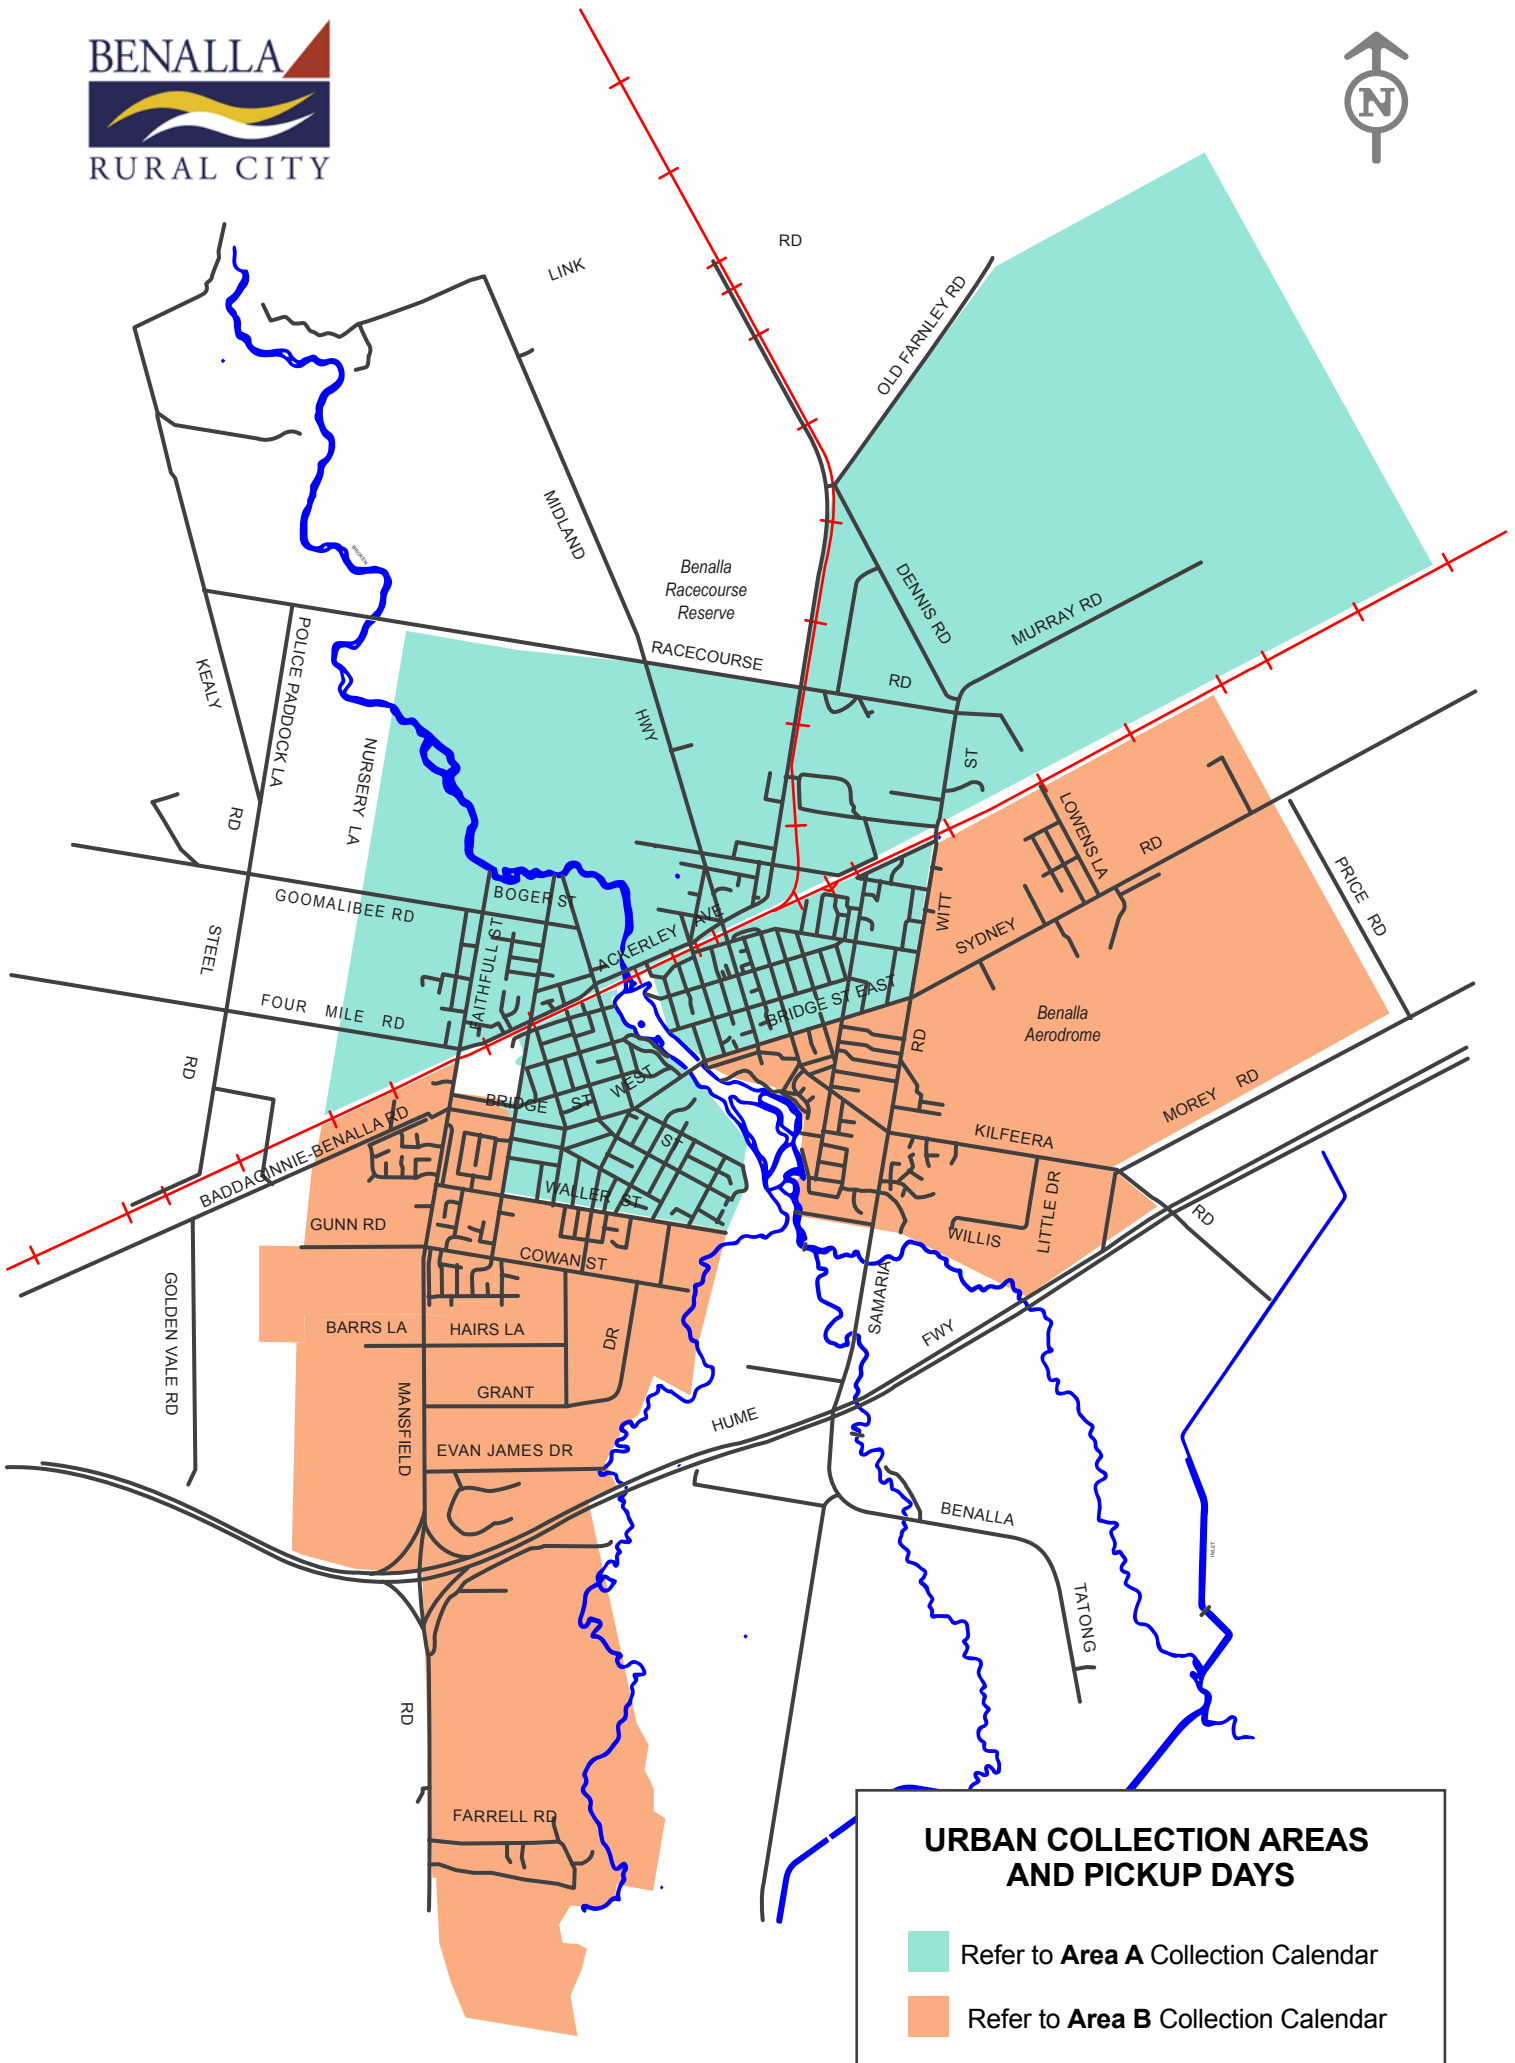

September

Mo	Tu	We	Th	Fr	Sa	Su
30						1
2	3	4	5	6	7	8
9	10	11	12	13	14	15
16	17	18	19	20	21	22
23	24	25	26	27	28	29

October

Mo	Tu	We	Th	Fr	Sa	Su
	1	2	3	4	5	6
7	8	9	10	11	12	13
14	15	16	17	18	19	20
21	22	23	24	25	26	27
28	29	30	31			

November

Mo	Tu	We	Th	Fr	Sa	Su
				1	2	3
4	5	6	7	8	9	10
11	12	13	14	15	16	17
18	19	20	21	22	23	24
25	26	27	28	29	30	

December

Mo	Tu	We	Th	Fr	Sa	Su
30	31					1
2	3	4	5	6	7	8
9	10	11	12	13	14	15
16	17	18	19	20	21	22
23	24	25	26	27	28	29

- Bins are collected by a truck with a mechanical arm
- Face wheels away from the kerb
- Keep clear of overhanging branches
- Place your bin out the night before your collection day
- Please leave at least one metre between bins and other objects

Map labels include: LINK RD, MIDLAND, OLD FARNLEY RD, DENNIS RD, MURRAY RD, RACECOURSE, BENALLA RACECOURSE RESERVE, KEATY RD, POLICE PADDOCK LA, NURSERY LA, GOMMALIBEE RD, BOGER ST, FAITHFULL ST, ACKERLEY AVE, BRIDGE ST WEST, BRIDGE ST EAST, SYDNEY, WTT, LOWENS LA, PRICE RD, BADDAGINNIE-BENALLA RD, STEEL RD, FOUR MILE RD, BRIDGE ST WEST, WALLER ST, KILFEERA, MOREY RD, GUNN RD, BARRS LA, HAIRS LA, DR, MANSEFIELD, GRANT, EVAN JAMES DR, HUME, SAMARIA, WILLIS, LITTLE DR, GOLDEN VALE RD, FARRELL RD, BENALLA, TATONG, and SAMARIA FWY.